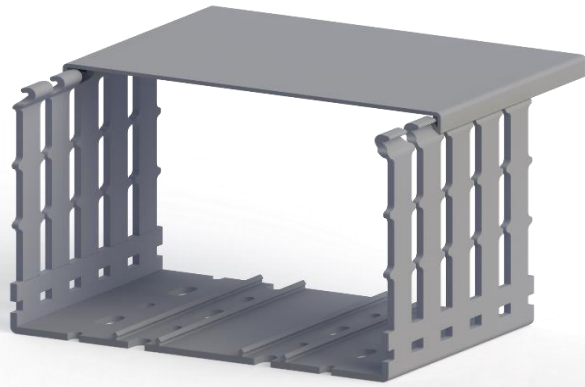

Klemsan®

KKD 1501 WS

Order		
RAL 7030 - Stone Grey	Wide Slot (8-12)	555 1501WS

Dimensions	
Length	2.000,00 mm
Width	150,00 mm
Height w/o cover	98,10 mm
Height w/ cover	100,00 mm

Technical Data			
Material	PVC	Package Qty.	8 pcs. x 2 mt.
Inflammability	UL 94 V0	Wire Fill Capacity	60%
Max. Service Temp.	60°C	Min. Service Temp.	-15°C